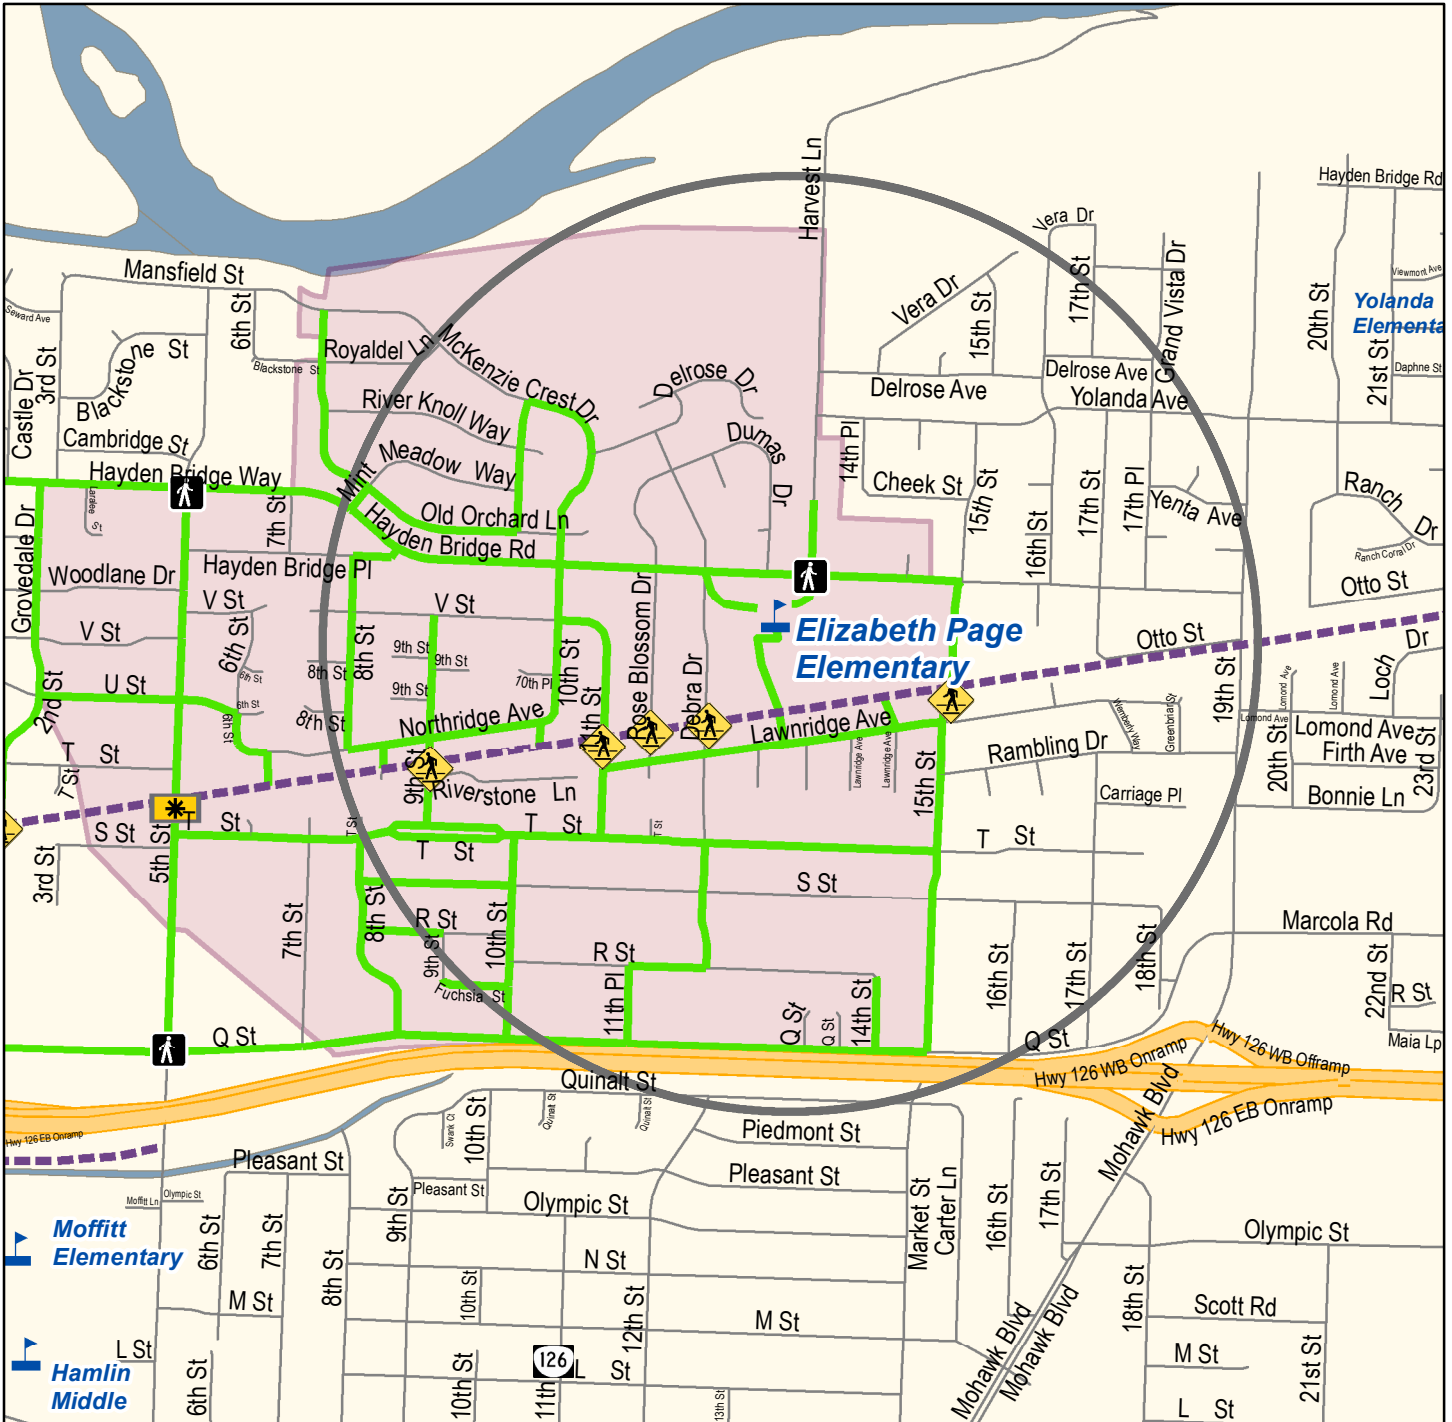

# Elizabeth Page Elementary Walking Routes to School

This map is a guide to help parents/guardians select a route for their student to walk to school where feasible. Recommended routes typically have sidewalks and protected street crossings, or use low-traffic neighborhood streets.

You should preview the route with your child to ensure it is the safest route between your home and school, and teach your child to obey traffic safety rules along his/her route. Your school district and the applicable road authorities do not supervise the routes on this map and are not responsible for students while they travel to/from school. Comments or questions regarding this map can be directed to Point2point at 541-682-6112 or Point2point@ltd.org. Last Revised 8/17/2017

 Point2point

0 0.125 0.25 Miles

	School		Stuffer Flash Crosswalk*		Highway
	Walking Routes		Signalized Crosswalk*		Road
	Shared Use Path		Marked Crosswalk*		Walk Zone Bus Service Not Provided
*Recommended Crossing					