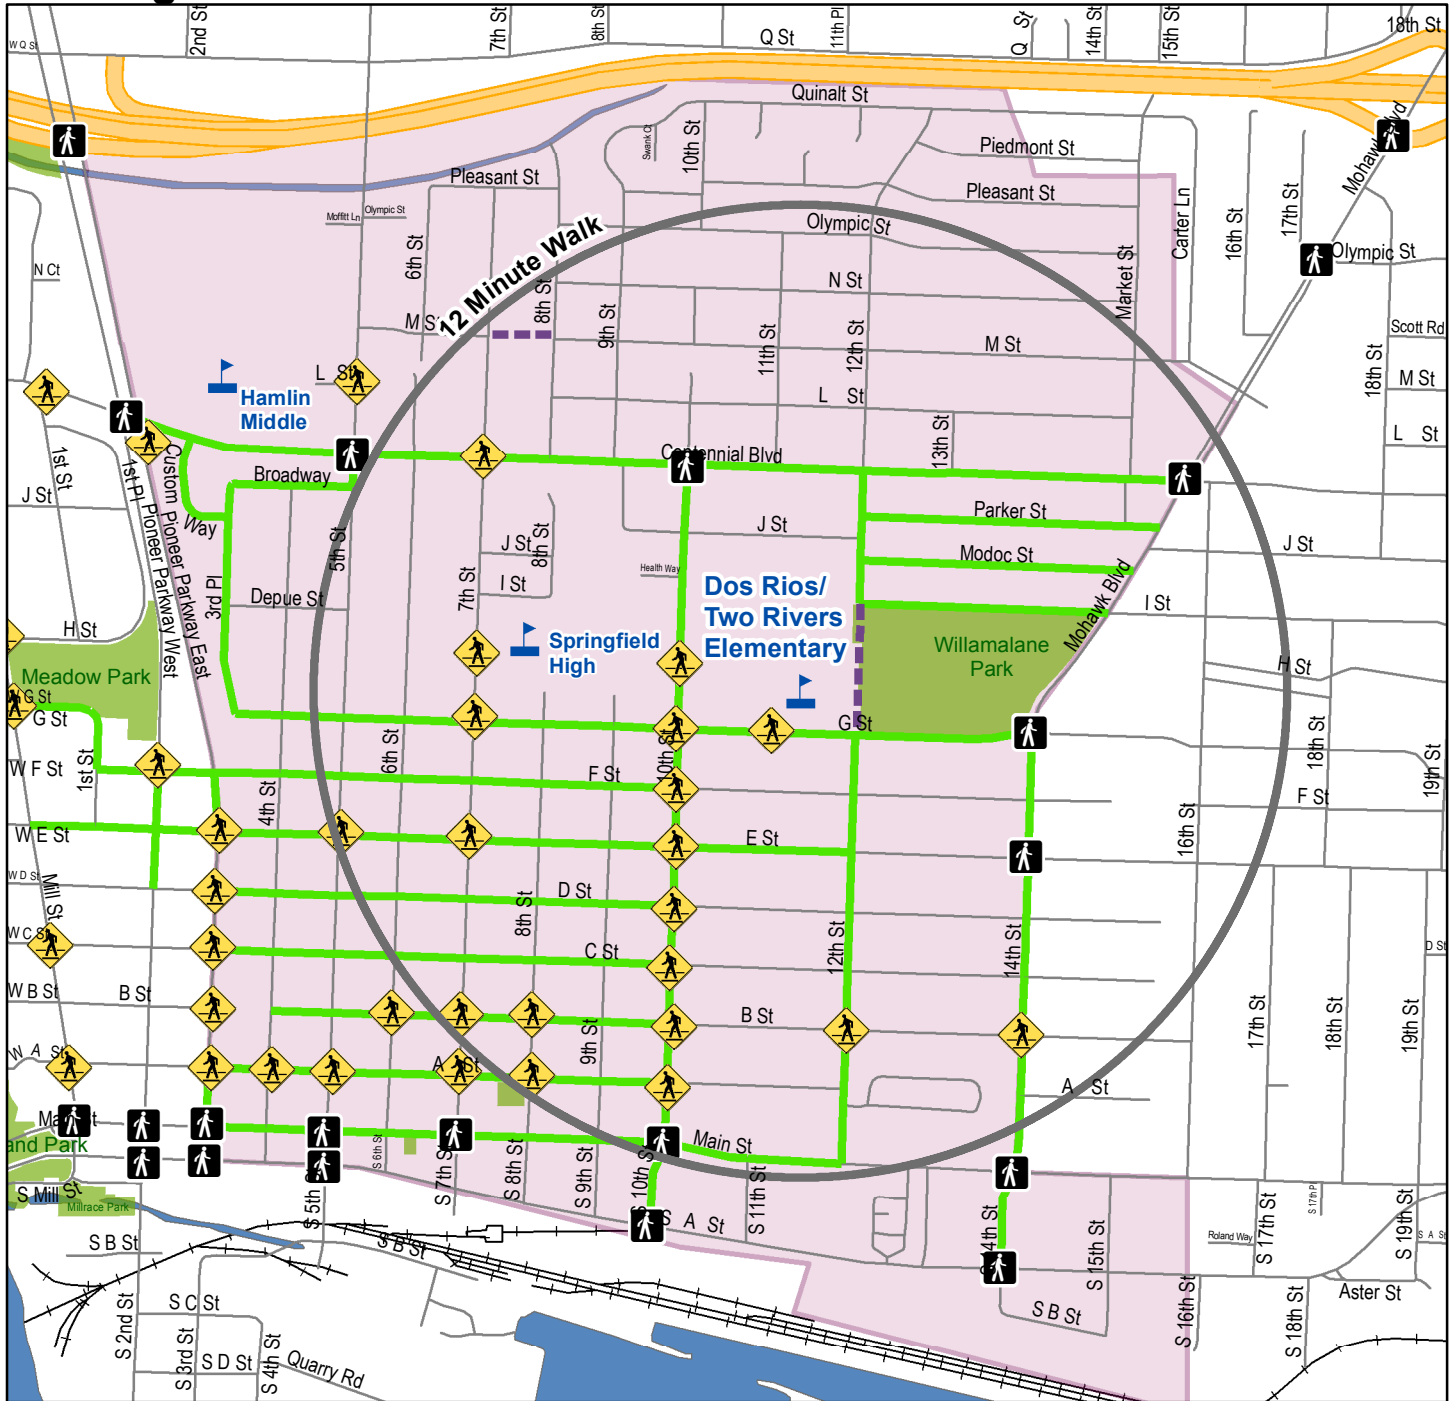

Two Rivers Elementary School Walking Routes to School

This map is a guide to help parents/guardians select a route for their student to walk to school where feasible. Recommended routes typically have sidewalks and protected street crossings, or use low-traffic neighborhood streets.

You should preview the route with your child to ensure it is the safest route between your home and school, and teach your child to obey traffic safety rules along his/her route. Your school district and the applicable road authorities do not supervise the routes on this map and are not responsible for students while they travel to/from school. Comments or questions regarding this map can be directed to Point2point at 541-682-6112 or Point2point@ltd.org. Last Revised: 8/18/2017

Point2point

0 0.125 0.25 Miles

Schools	Signalized Crosswalk*	Highway
Walking Routes	Marked Crosswalk*	Road
SharedUsePath	12 Minute Walk	Railroad
Parks	*Recommended Crossing	