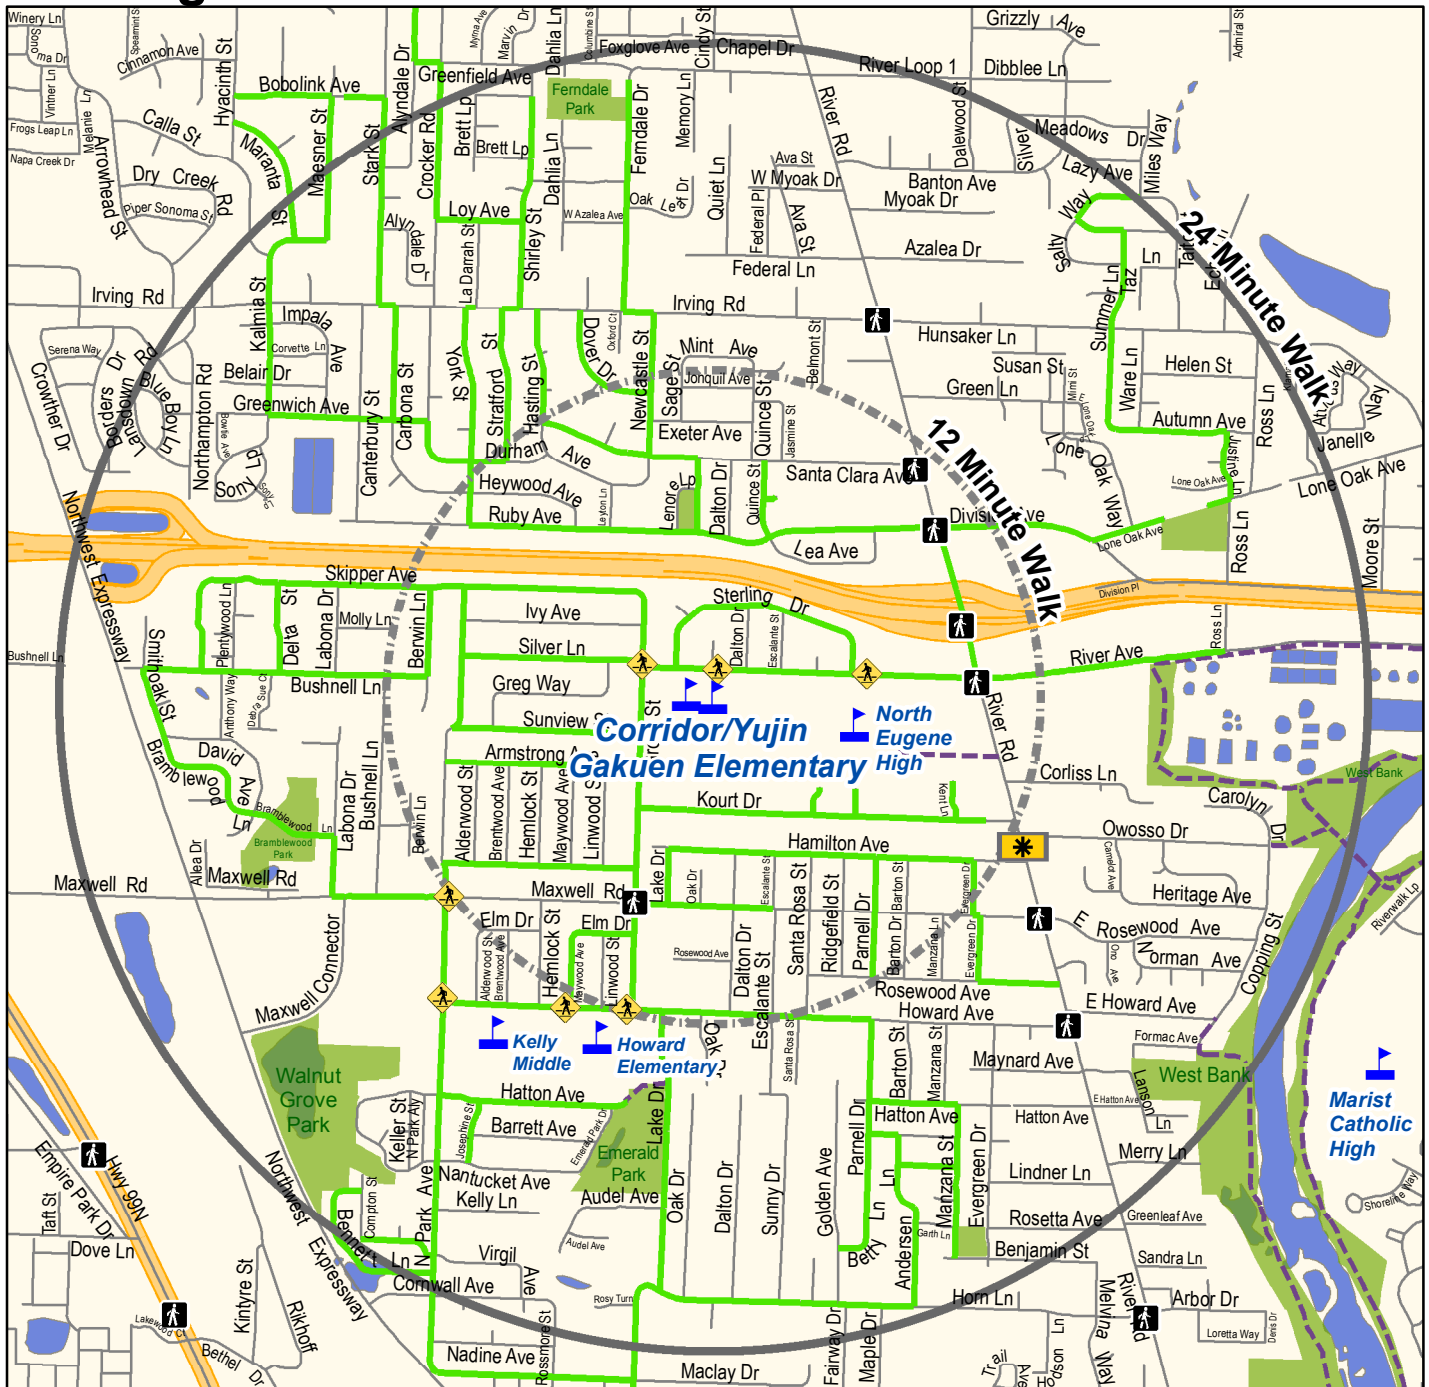

Corridor/Yujin Gakuen Elementary Walking Routes to School

This map is a guide to help parents/guardians select a route for their student to walk to school where feasible. Recommended routes typically have sidewalks and protected street crossings, or use low-traffic neighborhood streets.

You should preview the route with your child to ensure it is the safest route between your home and school, and teach your child to obey traffic safety rules along his/her route. Your school district and the applicable road authorities do not supervise the routes on this map and are not responsible for students while they travel to/from school. Comments or questions regarding this map can be directed to Point2point at 541-682-6112 or Point2point@ltd.org.

Last Revised: 8/14/2017

Walking Routes	Marked Crosswalk*	School
Shared Use Path	Signalized Crosswalk*	Park
12 Minute Walk	Stutter Flash Crosswalk*	Road
24 Minute Walk	*Recommended Crossing	