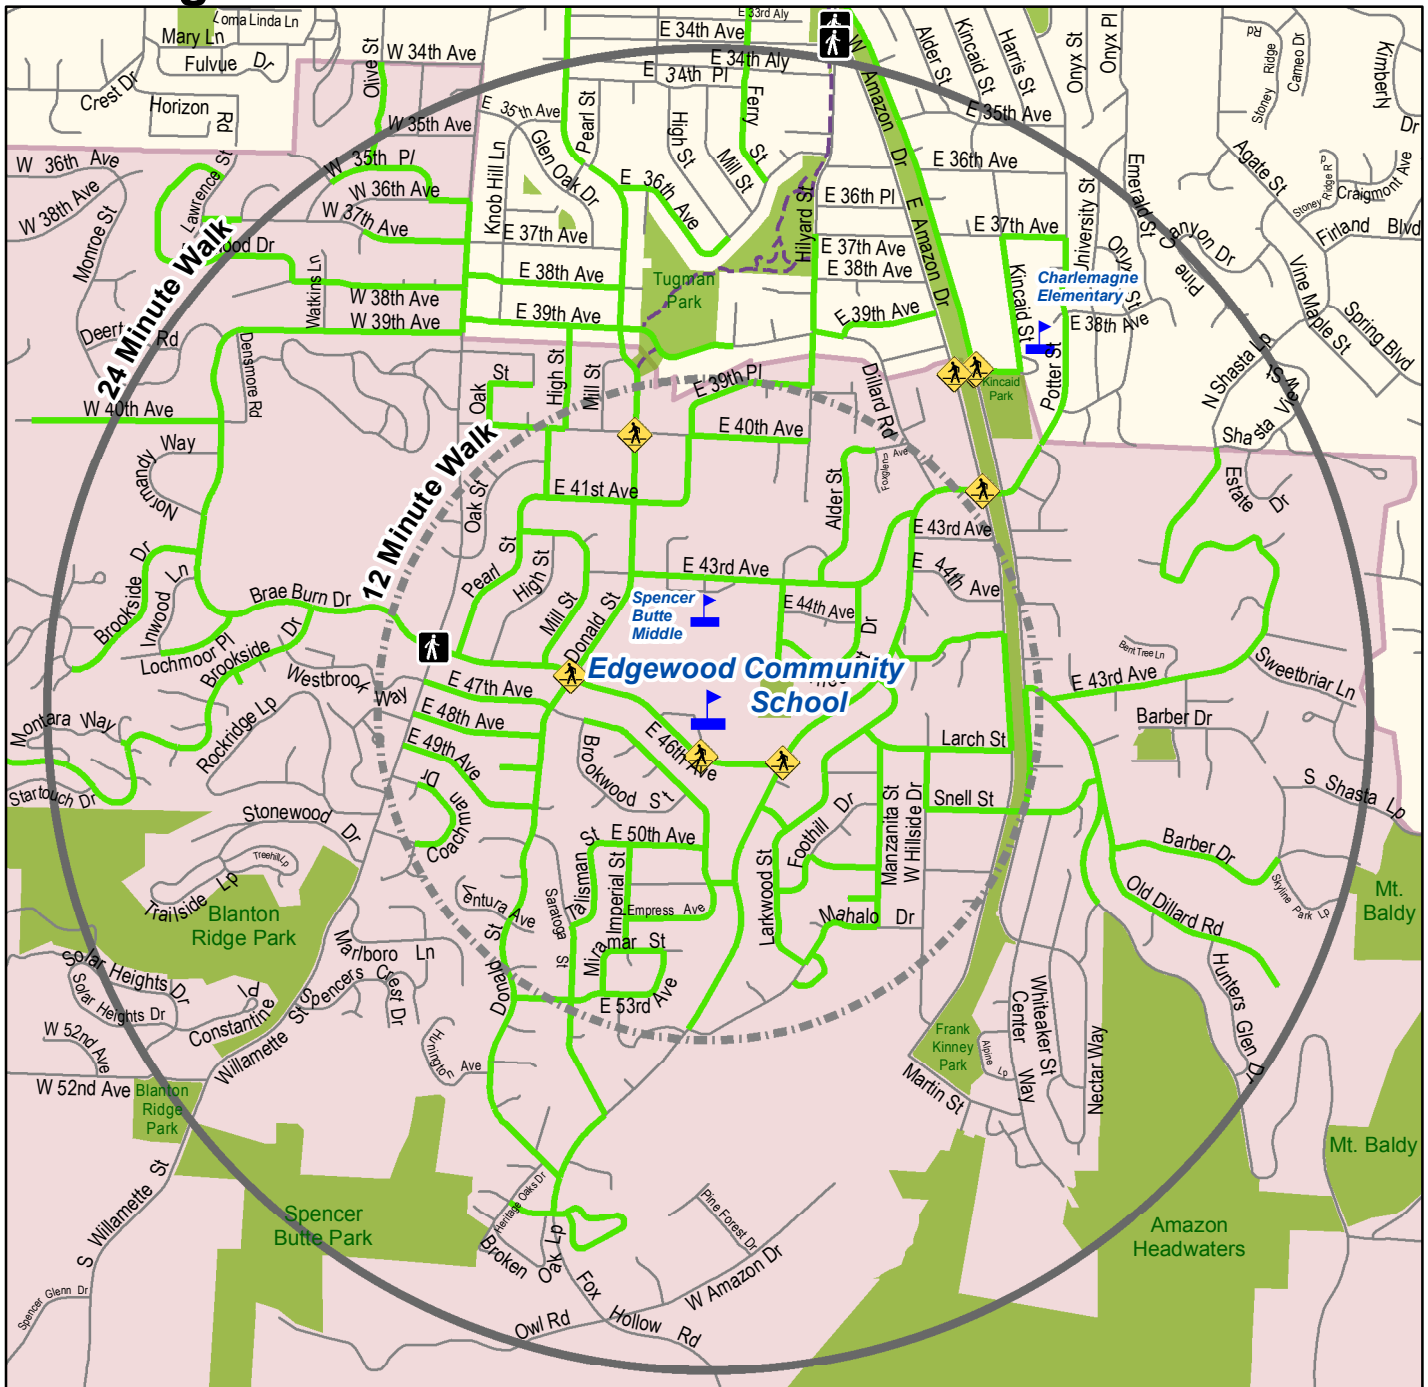

# Edgewood Community School Walking Routes to School

This map is a guide to help parents/guardians select a route for their student to walk to school where feasible. Recommended routes typically have sidewalks and protected street crossings, or use low-traffic neighborhood streets.

You should preview the route with your child to ensure it is the safest route between your home and school, and teach your child to obey traffic safety rules along his/her route. Your school district and the applicable road authorities do not supervise the routes on this map and are not responsible for students while they travel to/from school. Comments or questions regarding this map can be directed to Point2point at 541-682-6112 or Point2point@ltd.org.  
Last Revised: 8/14/2017

Walking Routes	Signalized Crosswalk*
Shared Use Path	Attendance Boundary
12 Minute Walk	Park
24 Minute Walk	School
Marked Crosswalk*	Road
*Recommended Crossing	