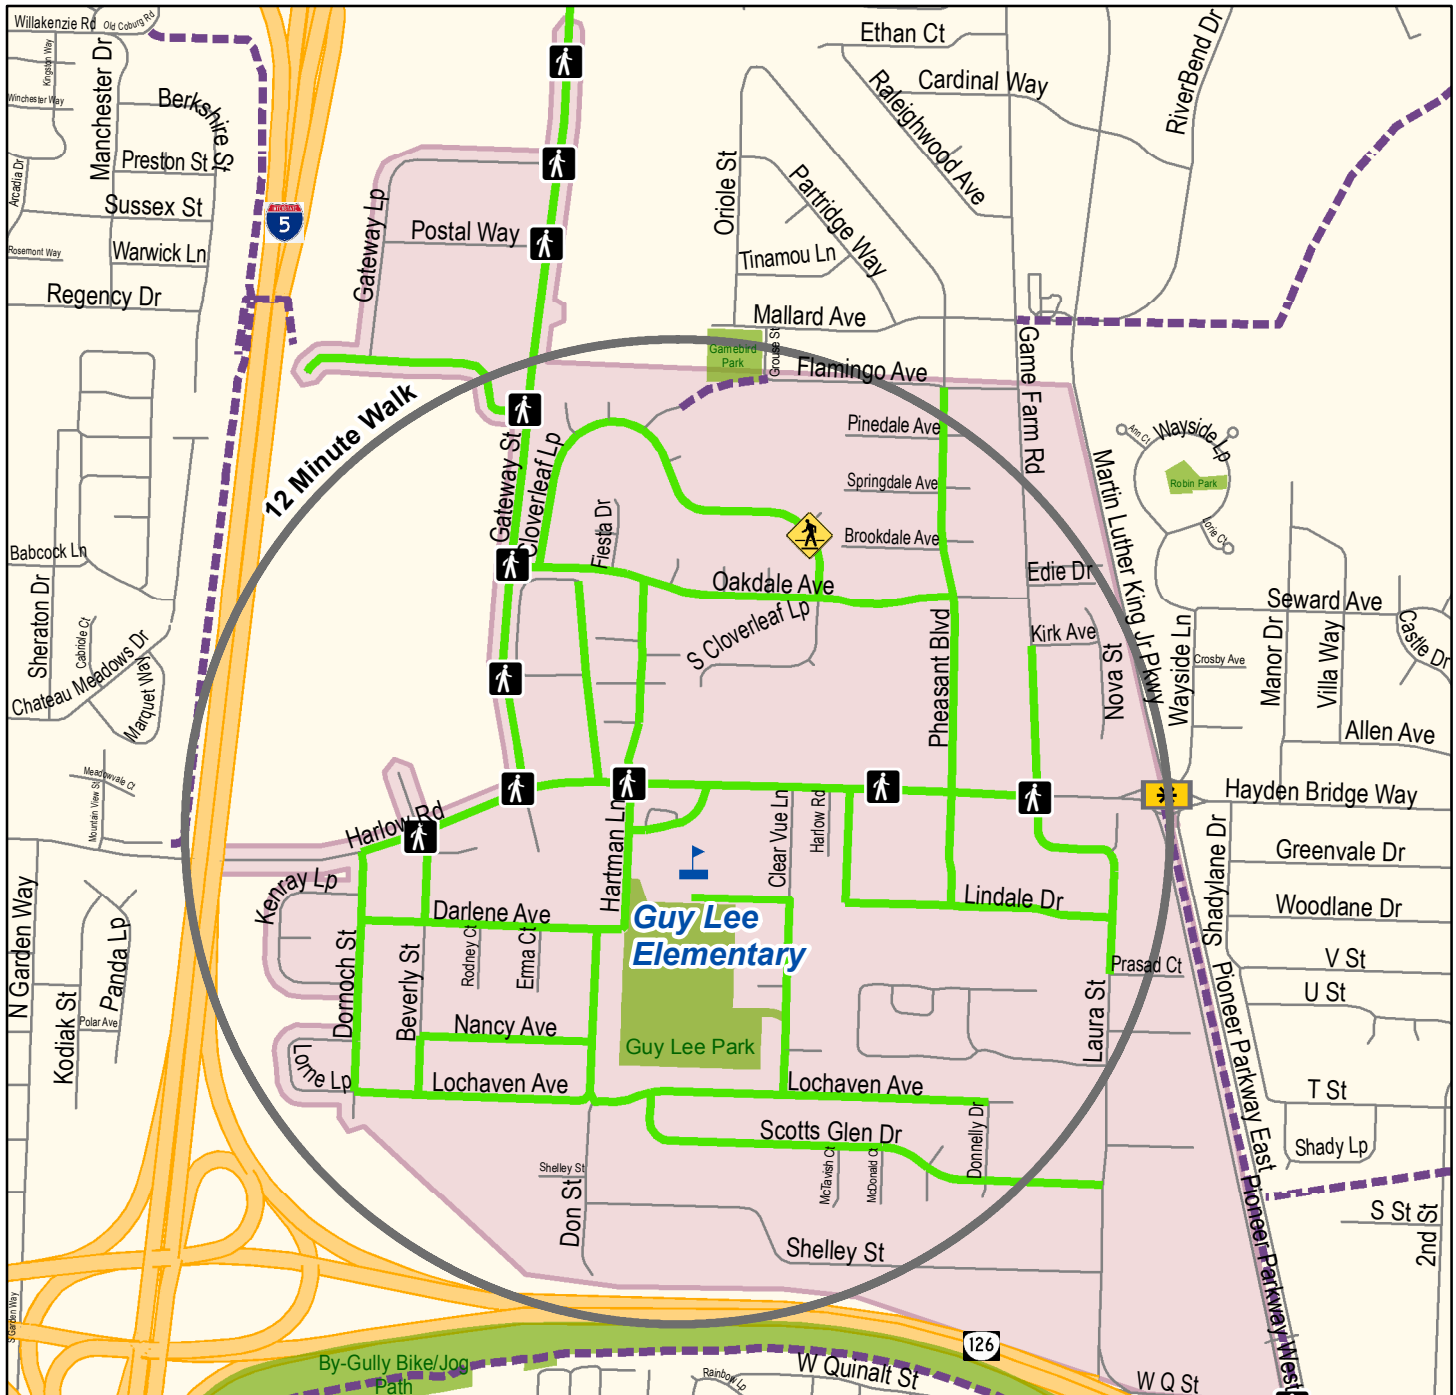

# Guy Lee Elementary School Walking Routes to School

This map is a guide to help parents/guardians select a route for their student to walk to school where feasible. Recommended routes typically have sidewalks and protected street crossings, or use low-traffic neighborhood streets.

You should preview the route with your child to ensure it is the safest route between your home and school, and teach your child to obey traffic safety rules along his/her route. Your school district and the applicable road authorities do not supervise the routes on this map and are not responsible for students while they travel to/from school. Comments or questions regarding this map can be directed to Point2point at 541-682-6112 or Point2point@ltd.org. Last Revised 8/17/2017

Recommended Routes	Stutter Flash Crosswalk*	School
Shared Use Path	Marked Crosswalk*	Park
12 Minute Walk	Walk Zone	Highway
Signalized Crosswalk*	Bus Service Not Provided	Road
		*Recommended Crossing