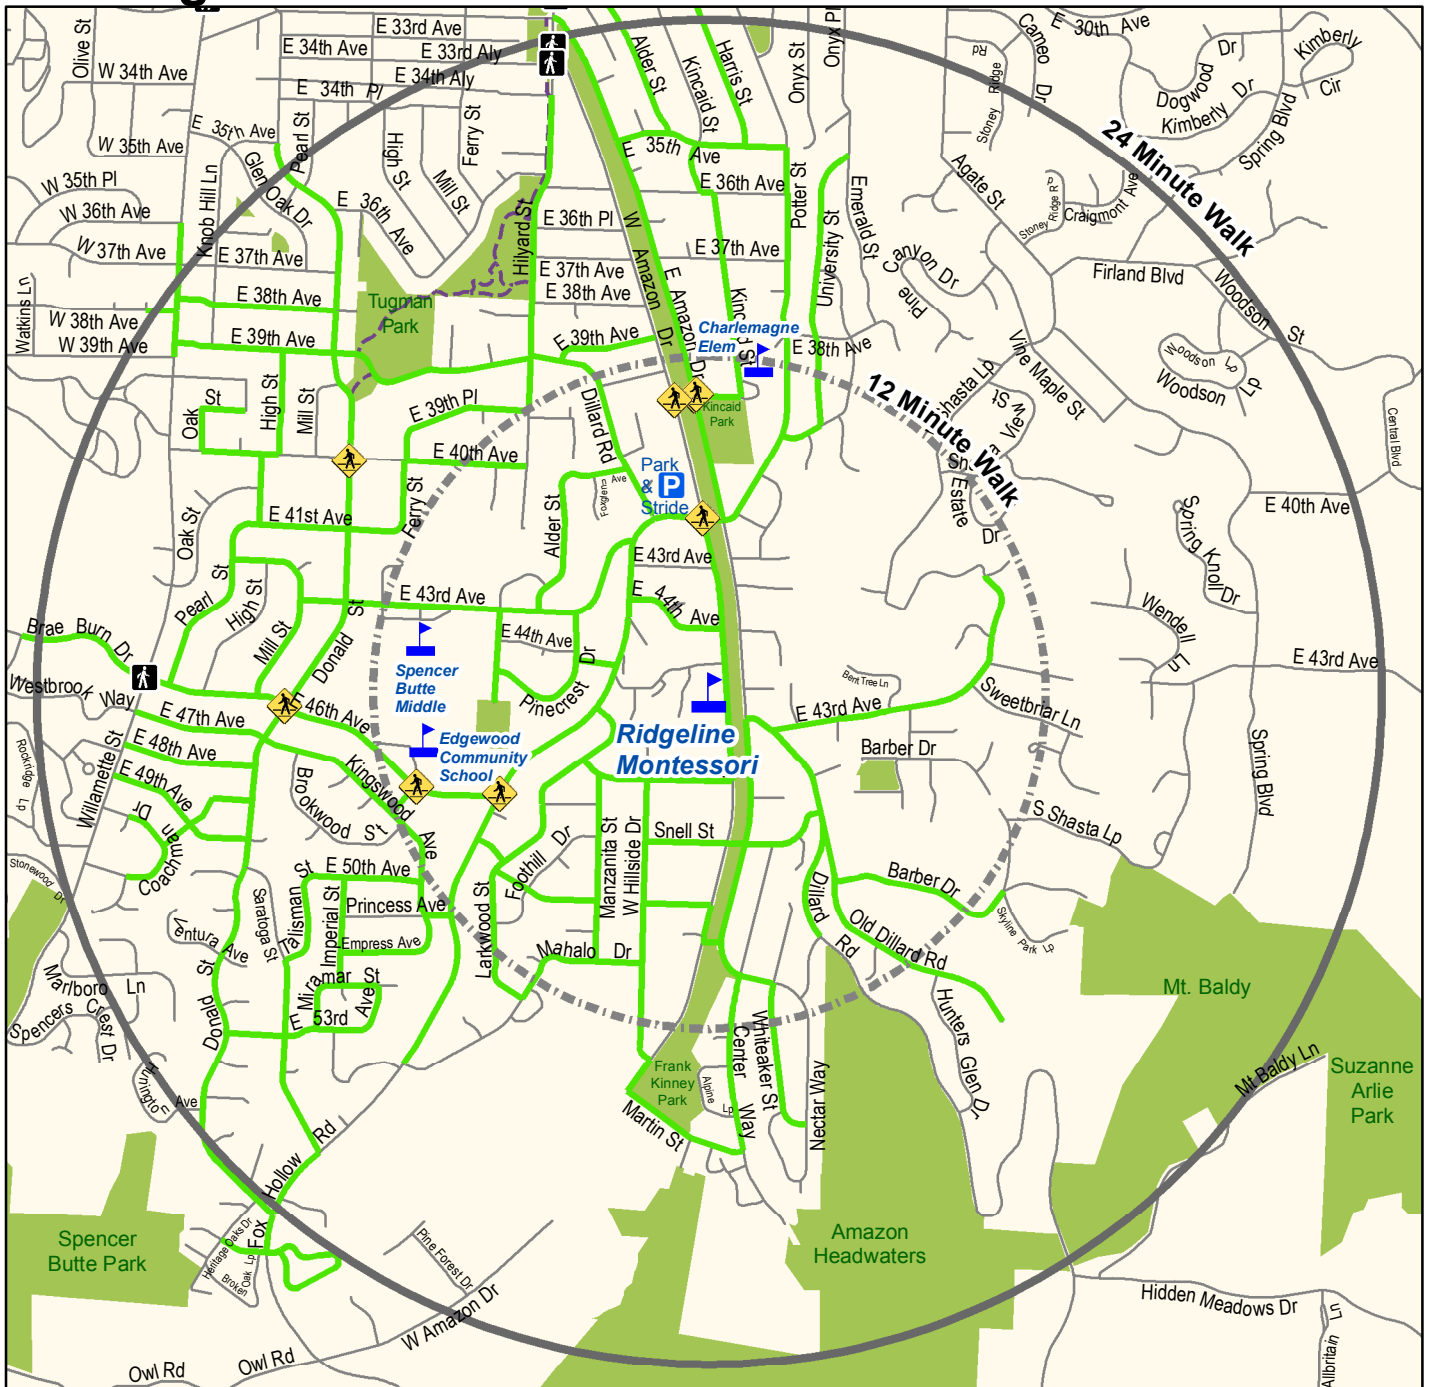

Ridgeline Montessori School Walking Routes to School

This map is a guide to help parents/guardians select a route for their student to walk to school where feasible. Recommended routes typically have sidewalks and protected street crossings, or use low-traffic neighborhood streets.

You should preview the route with your child to ensure it is the safest route between your home and school, and teach your child to obey traffic safety rules along his/her route. Your school district and the applicable road authorities do not supervise the routes on this map and are not responsible for students while they travel to/from school. Comments or questions regarding this map can be directed to Point2point at 541-682-6112 or Point2point@ltd.org. Last Revised: 8/14/2017

| | |
|-----------------------|-----------------------|
| Walking Routes | Marked Crosswalk* |
| Shared Use Path | Signalized Crosswalk* |
| 12 Minute Walk | School |
| 24 Minute Walk | Park |
| *Recommended Crossing | |
| Road | |