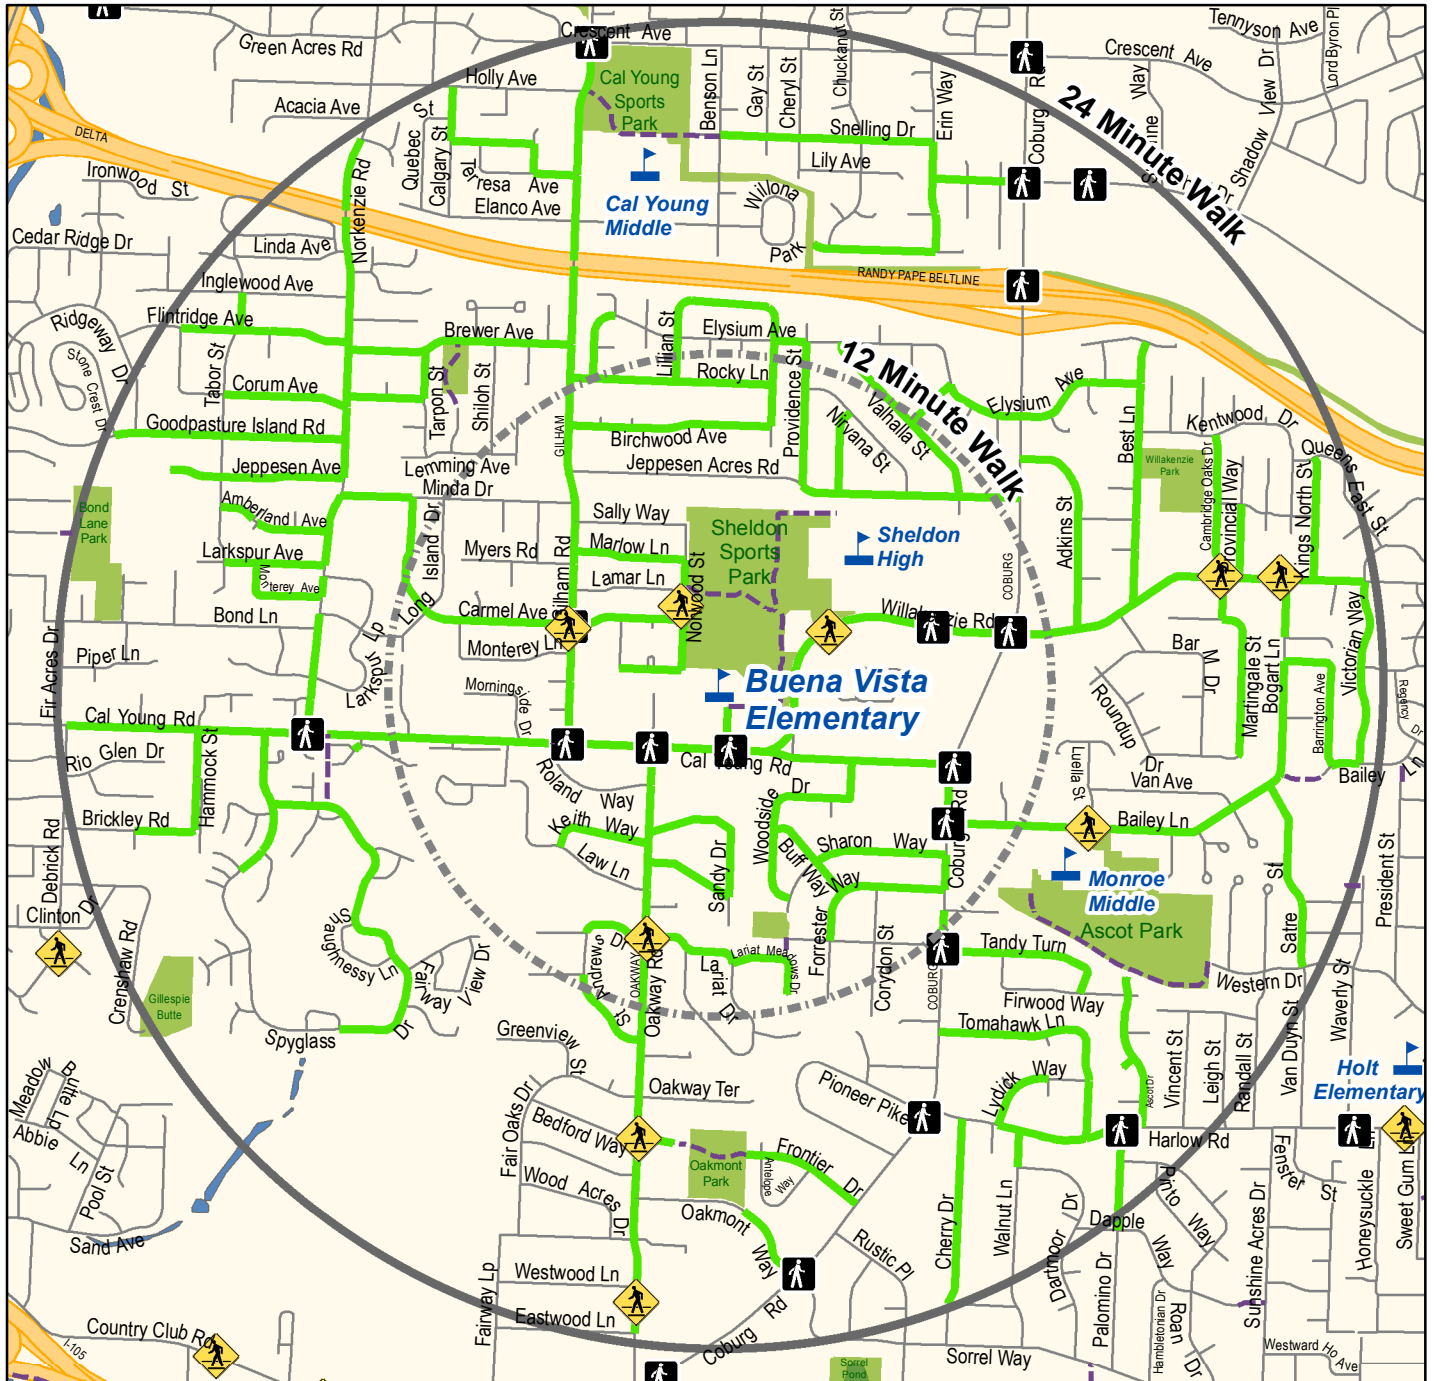

Buena Vista Spanish Immersion Elementary Walking Routes to School

This map is a guide to help parents/guardians select a route for their student to walk to school where feasible. Recommended routes typically have sidewalks and protected street crossings, or use low-traffic neighborhood streets.

You should preview the route with your child to ensure it is the safest route between your home and school, and teach your child to obey traffic safety rules along his/her route. Your school district and the applicable road authorities do not supervise the routes on this map and are not responsible for students while they travel to/from school. Comments or questions regarding this map can be directed to Point2point at 541-682-6112 or Point2point@ltd.org. Last Revised 8/2/2017

School	12 Minute Walk	Signalized Crosswalk*
Walking Routes	24 Minute Walk	Park
Shared Use Path	Marked Crosswalk*	*Recommended Crossing