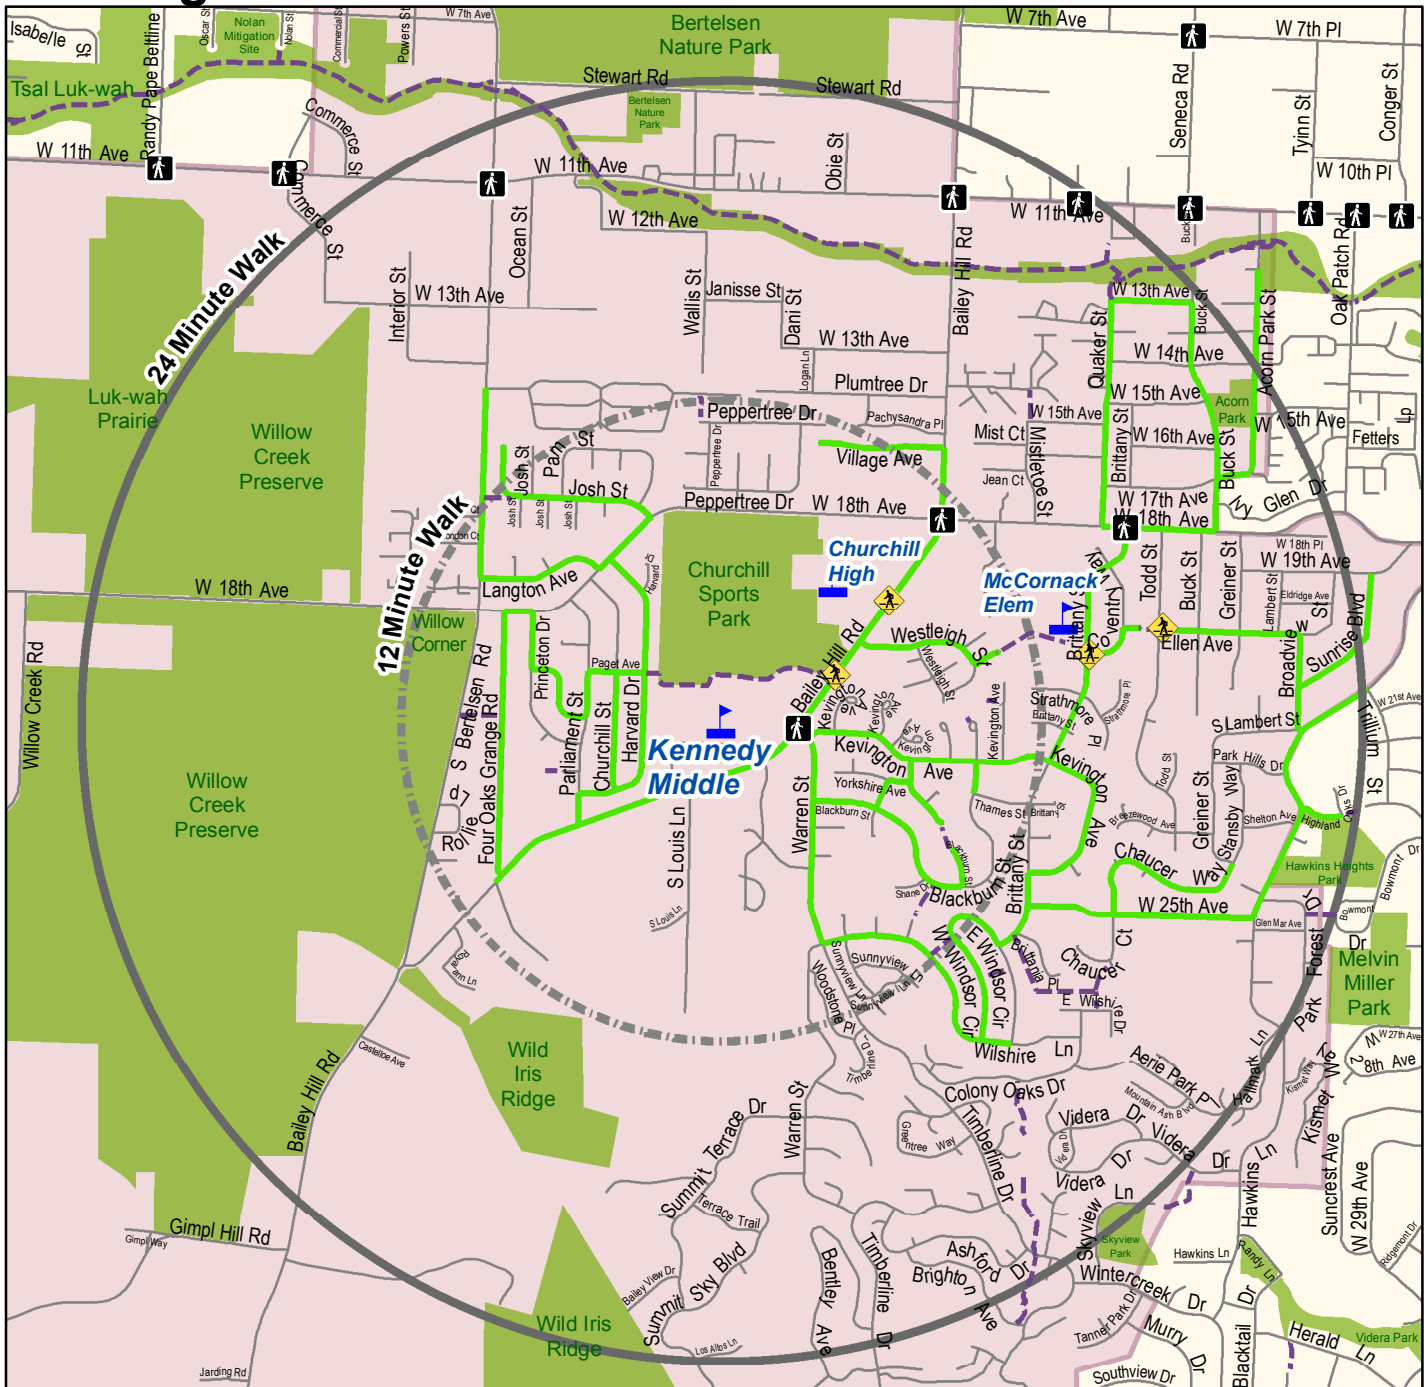

Kennedy Middle School Walking Routes to School

This map is a guide to help parents/guardians select a route for their student to walk to school where feasible. Recommended routes typically have sidewalks and protected street crossings, or use low-traffic neighborhood streets.

You should preview the route with your child to ensure it is the safest route between your home and school, and teach your child to obey traffic safety rules along his/her route. Your school district and the applicable road authorities do not supervise the routes on this map and are not responsible for students while they travel to/from school. Comments or questions regarding this map can be directed to Point2point at 541-682-6112 or Point2point@ltd.org. Last Revised: 8/15/2017

	Walking Routes		12 Minute Walk
	Shared Use Path		24 Minute Walk
	Road		School
	Signalized Crosswalk*		Park
	Marked Crosswalk*		Attendance Boundary

*Recommended Crossing