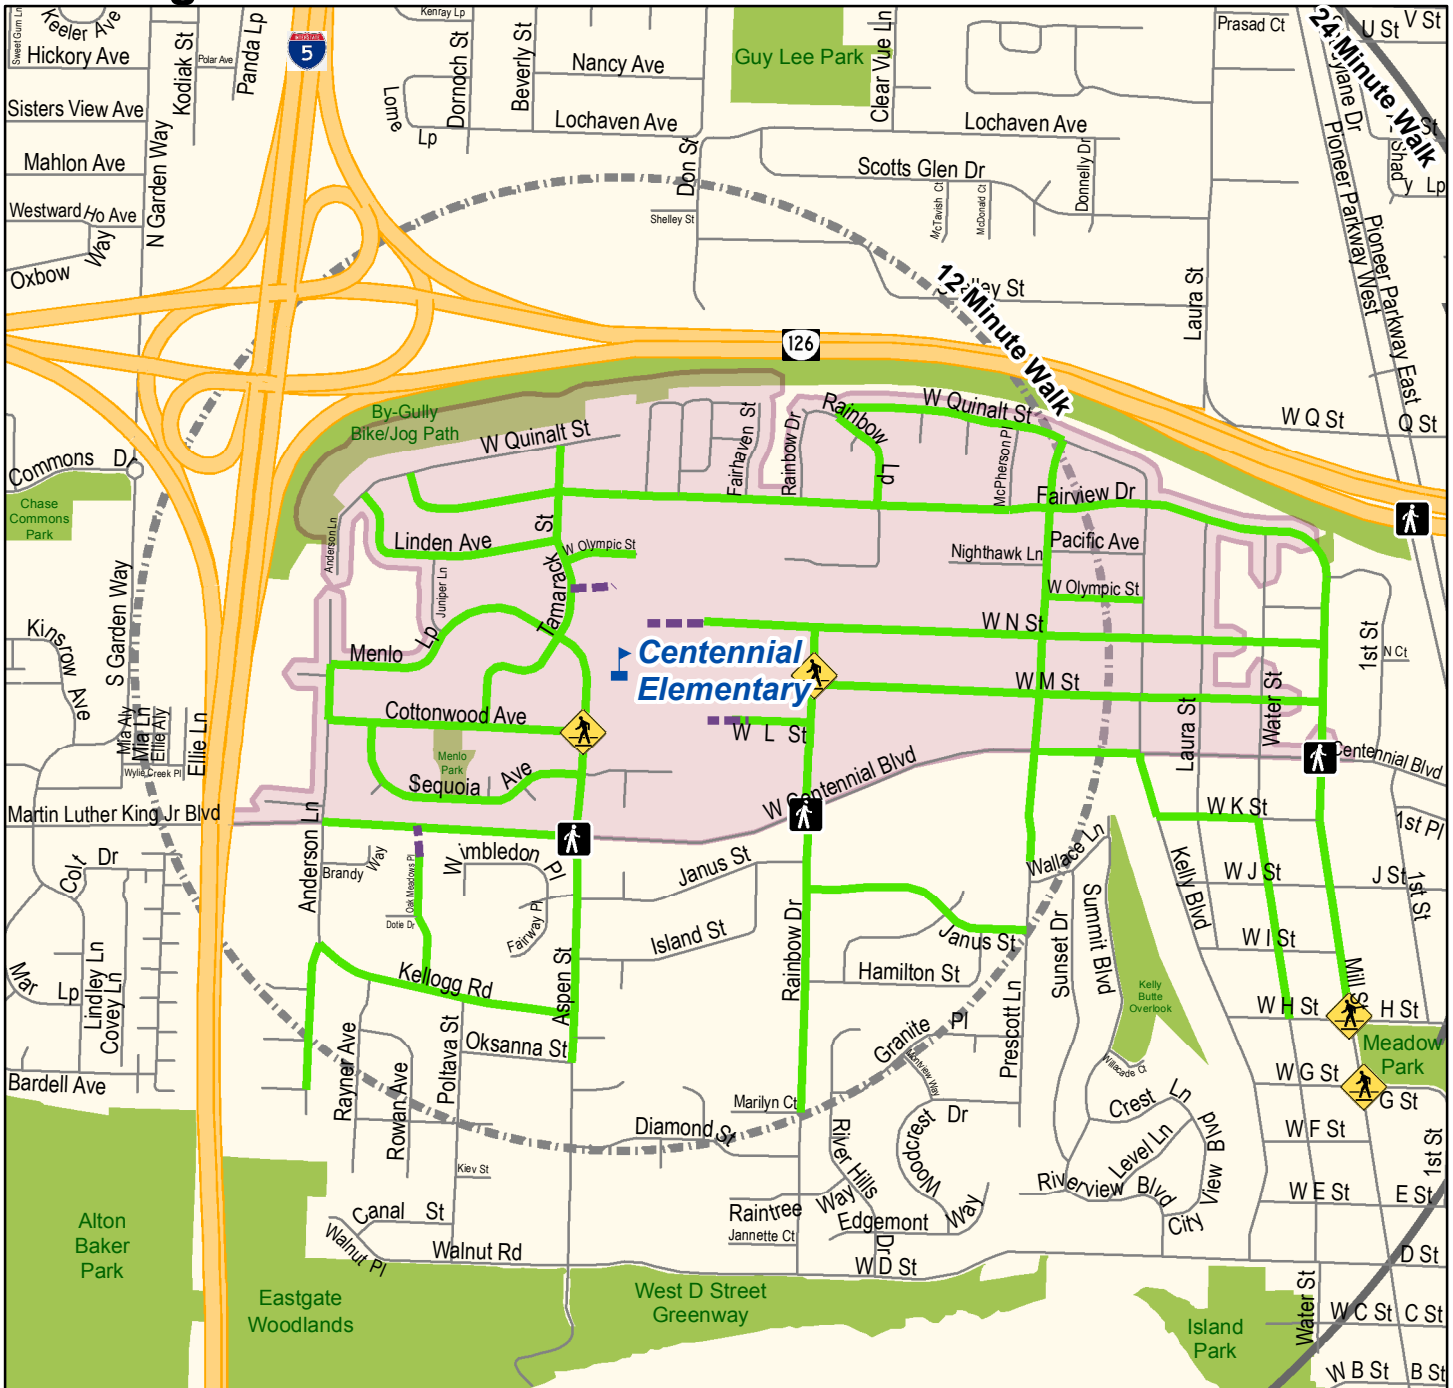

Centennial Elementary School Walking Routes to School

This map is a guide to help parents/guardians select a route for their student to walk to school where feasible. Recommended routes typically have sidewalks and protected street crossings, or use low-traffic neighborhood streets.

You should preview the route with your child to ensure it is the safest route between your home and school, and teach your child to obey traffic safety rules along his/her route. Your school district and the applicable road authorities do not supervise the routes on this map and are not responsible for students while they travel to/from school. Comments or questions regarding this map can be directed to Point2point at 541-682-6112 or Point2point@ltd.org. Last Revised 8/17/2017

Walking Routes	Signalized Crosswalk*	Bus Service Not Provided
Shared Use Path	Marked Crosswalk*	Park
24 Minute Walk	School	Highway
12 Minute Walk	*Recommended Crossing	Road