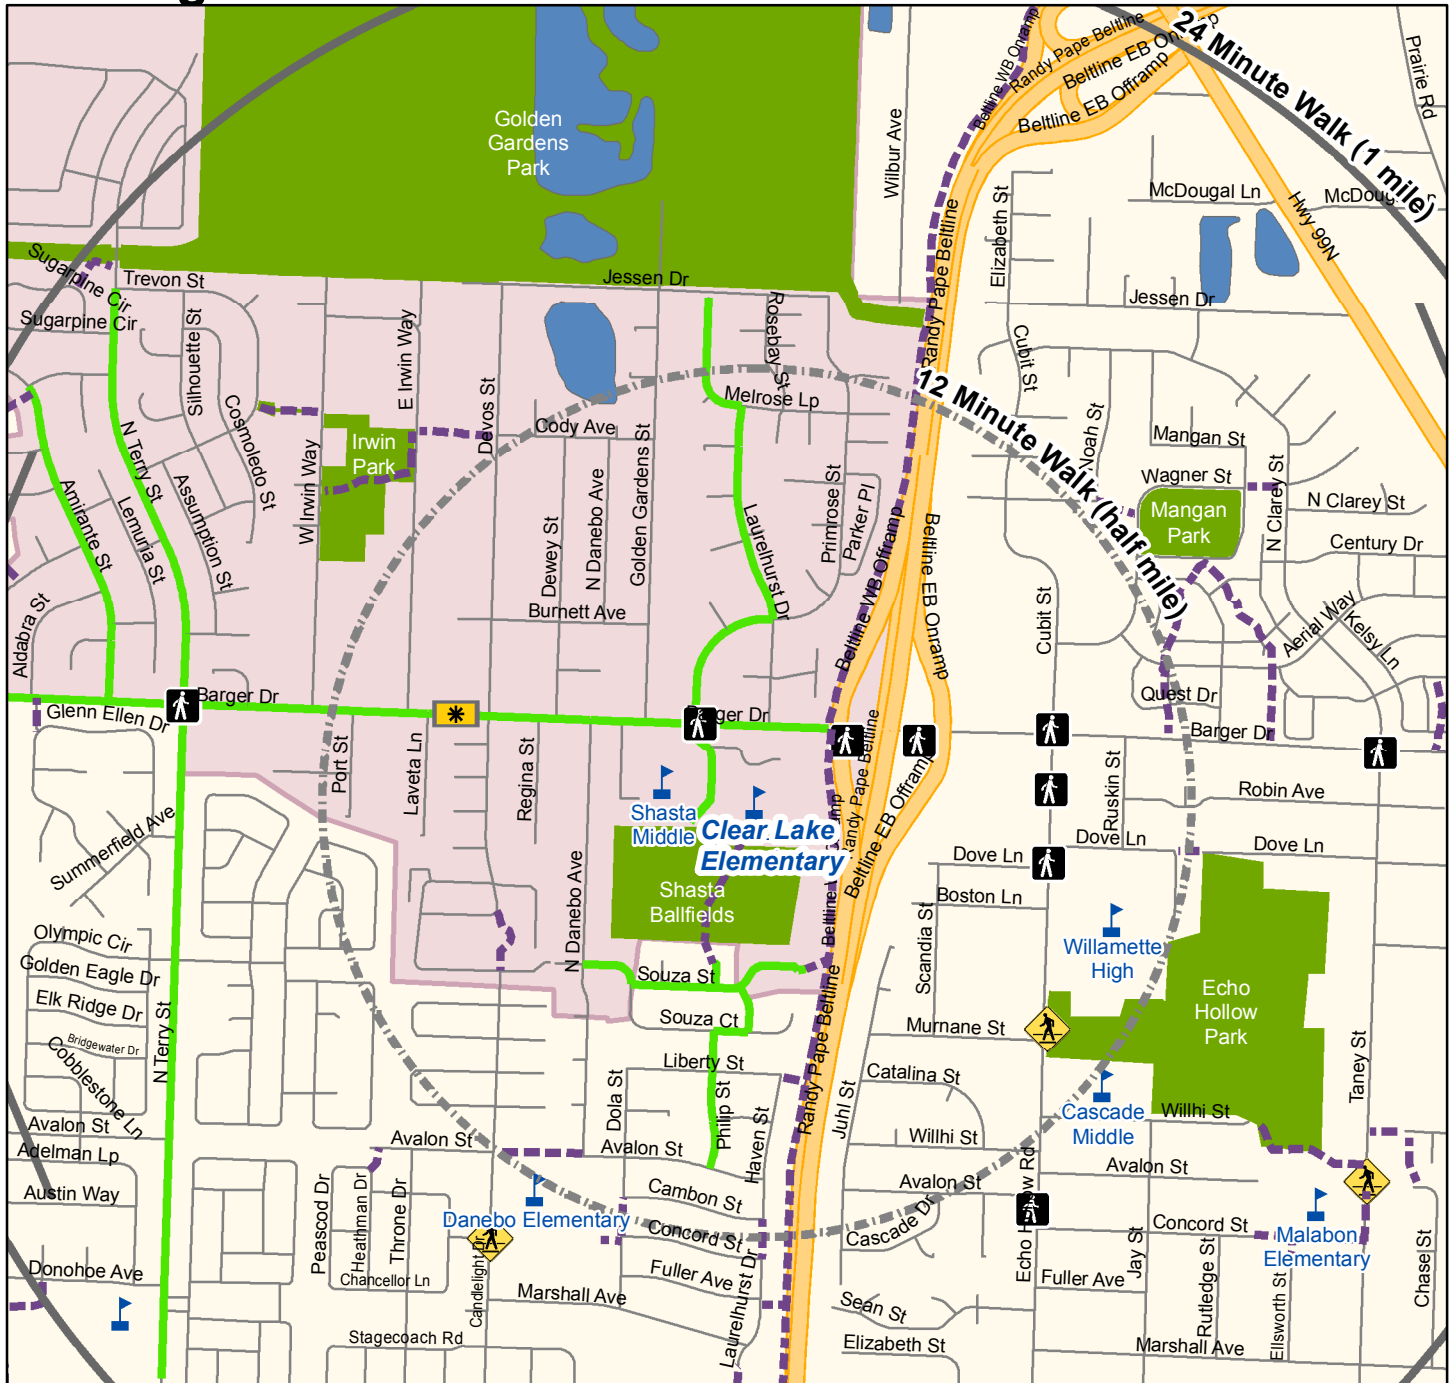

Clear Lake Elementary School Walking Routes to School

This map is a guide to help parents/guardians select a route for their student to walk to school where feasible. Recommended routes typically have sidewalks and protected street crossings, or use low-traffic neighborhood streets.

You should preview the route with your child to ensure it is the safest route between your home and school, and teach your child to obey traffic safety rules along his/her route. Your school district and the applicable road authorities do not supervise the routes on this map and are not responsible for students while they travel to/from school. Comments or questions regarding this map can be directed to Point2point at 541-682-6112 or Point2point@ltd.org. Last Revised 7/11/2017

Walking Routes	Signalized Crosswalk*	Road
School	Shared Use Path	Water
24 Minute Walk	Park	Attendance Boundary
12 Minute Walk	Stutter Flash*	Marked Crosswalk
	Highway	<i>*Recommended Crossing</i>