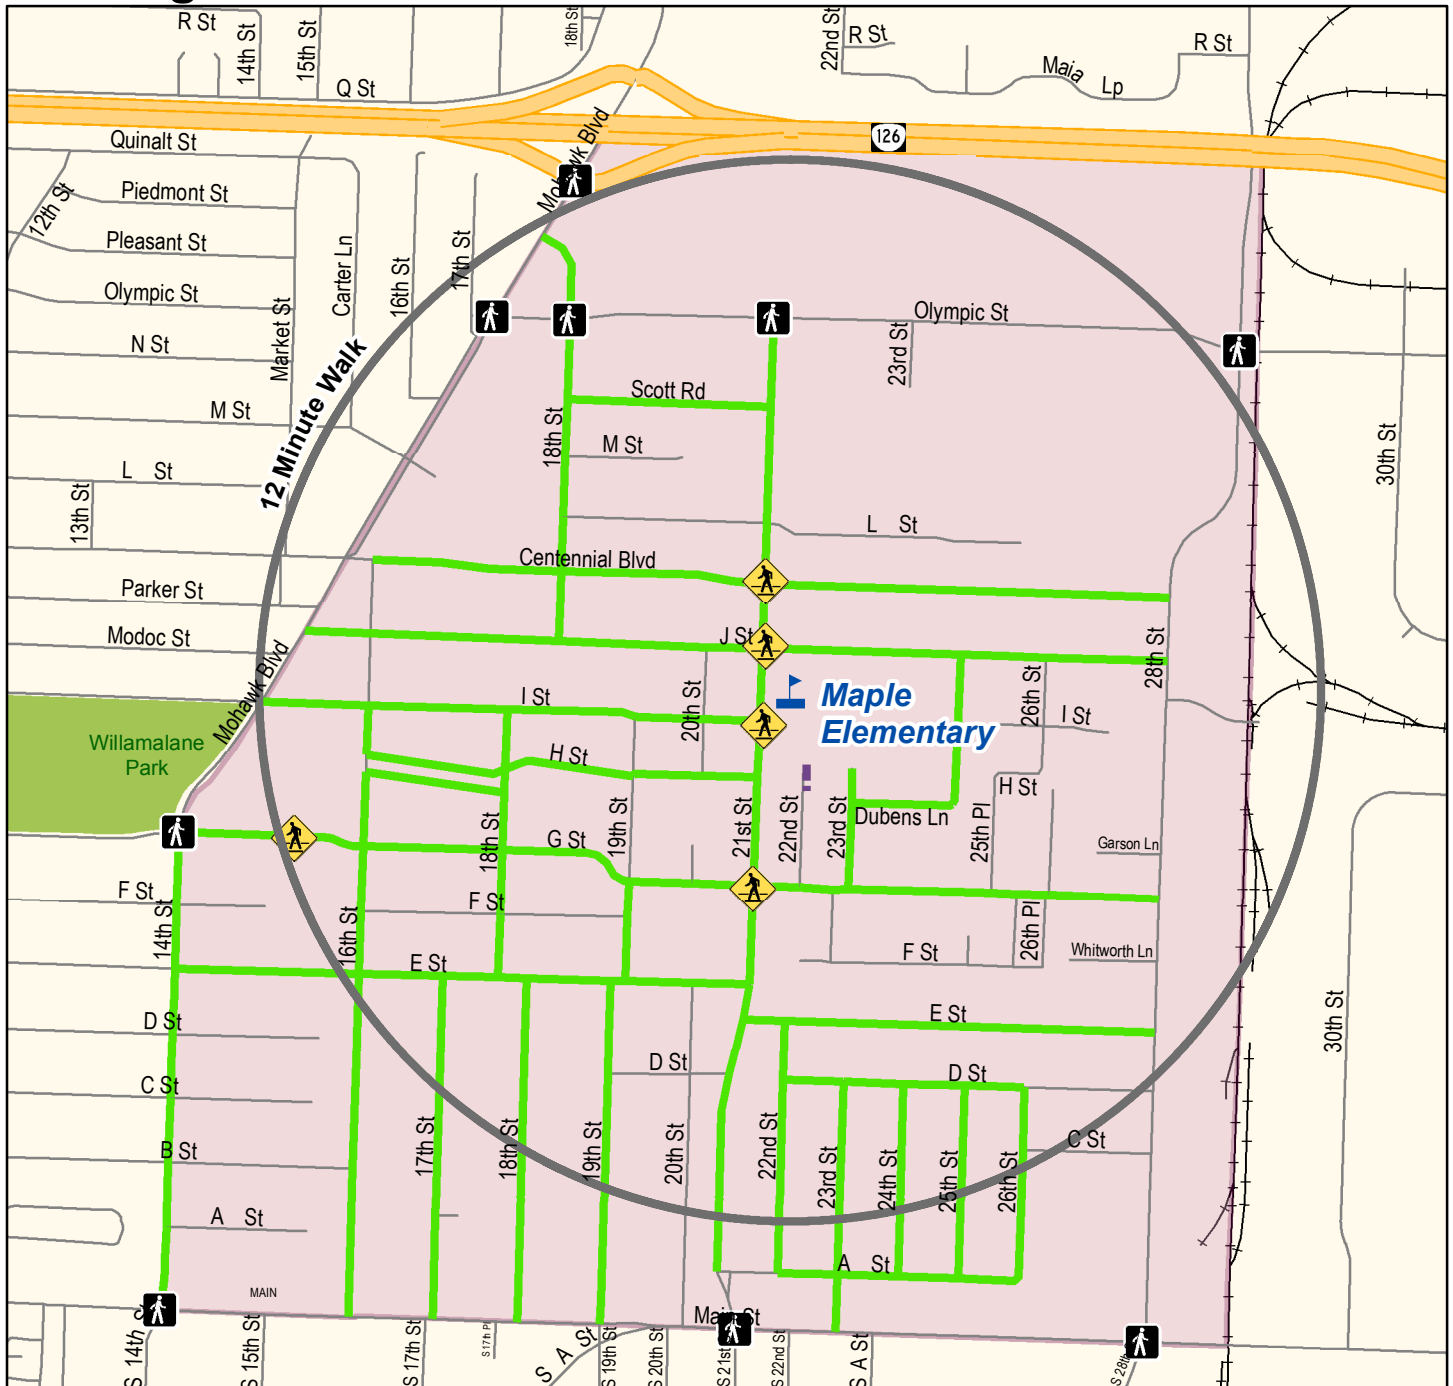

# Maple Elementary School Walking Routes to School

This map is a guide to help parents/guardians select a route for their student to walk to school where feasible. Recommended routes typically have sidewalks and protected street crossings, or use low-traffic neighborhood streets.

You should preview the route with your child to ensure it is the safest route between your home and school, and teach your child to obey traffic safety rules along his/her route. Your school district and the applicable road authorities do not supervise the routes on this map and are not responsible for students while they travel to/from school. Comments or questions regarding this map can be directed to Point2point at 541-682-6112 or Point2point@ltd.org.  
Last Revised 8/17/2017

Point2point

0 0.125 0.25 Miles

Walking Routes	Railroad	Park
Shared Use Path	Signalized Crosswalk*	Walk Zone
12 Minute Walk	Marked Crosswalk*	Bus Service Not Provided
Road	School	Highway
		*Recommended Crossing